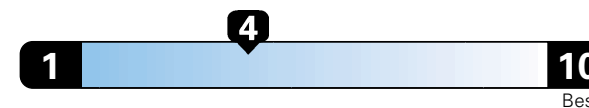

Small SUV 2WD range from 18 to 120 MPG .
 The best vehicle rates 136 MPGe.

You spend \$2,000
 in fuel costs
 over 5 years
 compared to the
 average new vehicle.

Annual fuel cost \$1,800

Fuel Economy & Greenhouse Gas Rating (tailpipe only)