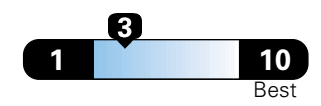

This vehicle emits 420 grams CO2 per mile. The best emits 0 grams per mile (tailpipe only). Producing and distributing fuel also creates emissions; learn more at fuelconomy.gov.

Actual results will vary for many reasons, including driving conditions and how you drive and maintain your vehicle. The average new vehicle gets 27 MPG and cost $7,000 to fuel over 5 years. Cost estimates are based on 15,000 miles per year at $2.55 per gallon. MPGe is miles per gasoline gallon equivalent. Vehicle emissions are a significant cause of climate change and smog.

fuelconomy.gov

Calculate personalized estimates and compare vehicles