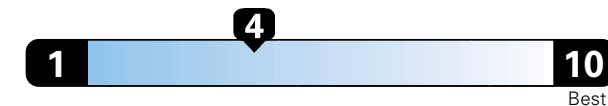

This vehicle emits 420 grams CO2 per mile. The best emits 0 grams per mile (tailpipe only). Producing and distributing fuel also creates emissions; learn more at fuelconomy.gov.

Actual results will vary for many reasons, including driving conditions and how you drive and maintain your vehicle. The average new vehicle gets 27 MPG and cost $7,000 to fuel over 5 years. Cost estimates are based on 15,000 miles per year at $2.55 per gallon. MPGe is miles per gasoline gallon equivalent. Vehicle emissions are a significant cause of climate change and smog.

fuelconomy.gov

Calculate personalized estimates and compare vehicles