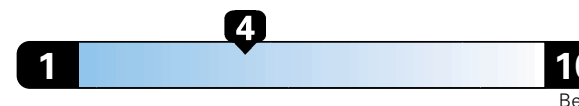

This vehicle emits 420 grams CO2 per mile. The best emits 0 grams per mile (tailpipe only). Producing and distributing fuel also creates emissions; learn more at fuelconomy.gov.

Smog Rating (tailpipe only)