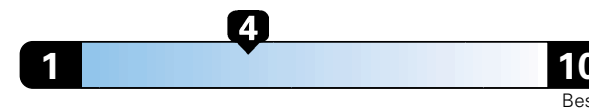

2019 DODGE JOURNEY SE

THIS VEHICLE IS MANUFACTURED TO MEET SPECIFIC UNITED STATES REQUIREMENTS. THIS VEHICLE IS NOT MANUFACTURED FOR SALE OR REGISTRATION OUTSIDE OF THE UNITED STATES.

MANUFACTURER'S SUGGESTED RETAIL PRICE OF THIS MODEL INCLUDING DEALER PREPARATION

Base Price: **$23,895**

DODGE JOURNEY SE (FWD)

Exterior Color: Granite Pearl-Coat Exterior Color
Interior Color: Black Interior Color
Interior: Premium Cloth Low-Back Bucket Seats
Engine: 2.4-Liter I4 DOHC 16-Valve Dual VVT Engine
Transmission: 4-Speed Automatic Transmission

STANDARD EQUIPMENT (UNLESS REPLACED BY OPTIONAL EQUIPMENT)
FUNCTIONAL/SAFETY FEATURES

- Advanced Multistage Front Airbags
- Supplemental Front Seat-Mounted Side Airbags
- Supplemental Side-Curtain Airbags in All Rows
- LATCH Ready Child Seat Anchor System
- Active Head Restraints
- Push-Button Start
- Remote Proximity Keyless Entry
- Sentry Key® Theft Deterrent System
- ParkView® Rear Back-Up Camera
- 4-Wheel Disc Anti-Lock Brakes
- Electronic Stability Control
- Electronic Roll Mitigation
- Traction Control
- Tire Pressure Monitoring Display
- Variable Intermittent Windshield Wipers
- Audio Jack Input for Mobile Devices
- Rear Window Defroster
- 20.5-Gallon Fuel Tank

INTERIOR FEATURES

- Radio 4.3
- 4.3-Inch Touch Screen Display
- 12-Volt Center Console Power Outlet
- 12-Volt DC Front and Rear Power Outlets
- Remote USB Port
- 6-Speakers
- Steering Wheel Mounted Audio Controls
- Tilt / Telescope Steering Column
- Air Conditioning with 3-Zone Temperature Control
- Power Windows with Driver's One-Touch-Down Feature
- Auto-Dimming Rear View Mirror
- Easy Entry System Seat
- Rear Reclining / Fold Flat Seat
- Second-Row In-Floor Storage Bins
- Third-Row 50 / 50 Fold / Reclining Seat