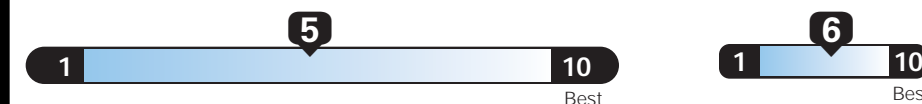

This vehicle emits 419 grams CO2 per mile. The best emits 0 grams per mile (tailpipe only). Producing and distributing fuel also creates emissions; learn more at fuel economy.gov

Actual results will vary for many reasons, including driving conditions and how you drive and maintain your vehicle. The average new vehicle gets 25 MPG and cost $9,000 to fuel over 5 years. Cost estimates are based on 15,000 miles per year at $3.00 per gallon. MPGe is miles per gasoline gallon equivalent. Vehicle emissions are a significant cause of climate change and smog.

fuel economy.gov

Calculate personalized estimates and compare vehicles

Smartphone QR Code™

GOVERNMENT 5-STAR SAFETY RATINGS

Overall Vehicle Score

Not Rated

Based on the combined ratings of frontal, side, and rollover. Should ONLY be compared to other vehicles of similar size and weight.

Frontal Crash

Driver Passenger

★★★★★
★★★★★

Based on the risk of injury in a frontal impact.

Should ONLY be compared to other vehicles of similar size and weight.

Side Crash

Front seat Rear seat

Not Rated
Not Rated

Based on the risk of injury in a side impact.

Rollover

★★★★★

Based on the risk of rollover in a single-vehicle crash.

Star ratings range from 1 to 5 stars (★★★★★) with 5 being the highest.

Source: National Highway Traffic Safety Administration (NHTSA)

www.safercar.gov or 1-888-327-4236

PARTS CONTENT INFORMATION

FOR VEHICLES IN THIS CARLINE:
U.S./CANADIAN PARTS CONTENT: 29%
MAJOR SOURCES OF FOREIGN PARTS

CONTENT:
MEXICO: 62%
NOTE: PARTS CONTENT DOES NOT INCLUDE FINAL ASSEMBLY, DISTRIBUTION, OR OTHER NON-PARTS COSTS.

FOR THIS VEHICLE:
FINAL ASSEMBLY POINT:
TOLUCA, MEXICO

COUNTRY OF ORIGIN:
ENGINE: UNITED STATES
TRANSMISSION: UNITED STATES

The safety ratings above are based on Federal Government tests of particular vehicles equipped with certain features and options. The performance of this vehicle may differ.