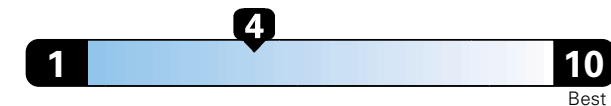

OPTIONAL EQUIPMENT (May Replace Standard Equipment)
Customer Preferred Package 22A

Auto-Dimming Rear View Mirror with Display $795
Connectivity Group
Uconnect® Voice Command with Bluetooth® Premium Group $1,095

Premium Cloth Low-Back Bucket Seats
Leather-Wrapped Shift Knob
Power 6-Way Driver Seat
Power 4-Way Adjustable Driver Lumbar
Interior Observation Mirror
Security Alarm
Radio 4.3S
SiriusXM® Sat Radio w/ 1-Yr Radio Subscription
Leather-Wrapped Steering Wheel
For More Information, Call 888-539-7474
SiriusXM® Sat Radio w/ 1-Yr Radio Subscription

Destination Charge $1,495

TOTAL PRICE: * $27,030

WARRANTY COVERAGE
5-year or 60,000-mile Powertrain Limited Warranty.
3-year or 36,000-mile Basic Limited Warranty.
Ask Dealer for a copy of the limited warranties or see your owner's manual for details.

**5 YEAR / 60,000 MILE
POWERTRAIN WARRANTY**

For more information visit: www.dodge.com
or call 1-800-4ADODGE

FCA US LLC

Fuel Economy and Environment

Gasoline Vehicle

Fuel Economy These estimates reflect new EPA methods beginning with 2017 models.
21 MPG
combined city/hwy
19 city 25 highway

Small SUV 2WD range from 18 to 120 MPG .
The best vehicle rates 136 MPGe.

4.8 gallons per 100 miles

You spend $2,000
in fuel costs
over 5 years
compared to the
average new vehicle.

Annual fuel cost $1,800

Fuel Economy & Greenhouse Gas Rating (tailpipe only)