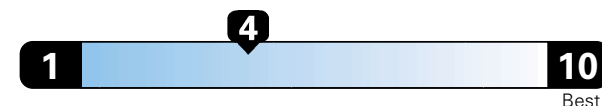

2019 DODGE JOURNEY SE BLACKTOP

THIS VEHICLE IS MANUFACTURED TO MEET SPECIFIC UNITED STATES REQUIREMENTS. THIS VEHICLE IS NOT MANUFACTURED FOR SALE OR REGISTRATION OUTSIDE OF THE UNITED STATES.

MANUFACTURER'S SUGGESTED RETAIL PRICE OF THIS MODEL INCLUDING DEALER PREPARATION

Base Price: $23,645

DODGE JOURNEY SE (FWD)
Exterior Color: Granite Pearl-Coat Exterior Color
Interior Color: Black Interior Color
Interior: Premium Cloth Low-Back Bucket Seats
Engine: 2.4-Liter I4 DOHC 16-Valve Dual VVT Engine
Transmission: 4-Speed Automatic Transmission

STANDARD EQUIPMENT (UNLESS REPLACED BY OPTIONAL EQUIPMENT)
FUNCTIONAL/SAFETY FEATURES

Advanced Multistage Front Airbags
Supplemental Front Seat-Mounted Side Airbags
Supplemental Side-Curtain Airbags in All Rows
LATCH Ready Child Seat Anchor System
Active Head Restraints
Keyless Go™
Remote Proximity Keyless Entry
Sentry Key® Theft Deterrent System
ParkView® Rear Back-Up Camera
4-Wheel Disc Anti-Lock Brakes
Electronic Stability Control
Electronic Roll Mitigation
Traction Control
Tire Pressure Monitoring Display
Variable Intermittent Windshield Wipers
Audio Jack Input for Mobile Devices
Rear Window Defroster
20.5-Gallon Fuel Tank

INTERIOR FEATURES

Radio 4.3
4.3-Inch Touch Screen Display
12-Volt Center Console Power Outlet
12-Volt DC Front and Rear Power Outlets
Remote USB Port
6-Speakers
Steering Wheel Mounted Audio Controls
Tilt / Telescope Steering Column
Air Conditioning with 3-Zone Temperature Control
Power Windows with Driver's One-Touch-Down Feature
Auto-Dimming Rear View Mirror
Easy Entry System Seat
Rear Reclining / Fold Flat Seat
Second-Row In-Floor Storage Bins
Third-Row 50 / 50 Fold / Reclining Seat
Illuminated Cup Holders
Front and Rear Floor Mats