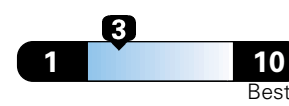

Smog Rating (tailpipe only)

This vehicle emits 420 grams CO2 per mile. The best emits 0 grams per mile (tailpipe only). Producing and distributing fuel also creates emissions; learn more at fuel economy.gov.

Actual results will vary for many reasons, including driving conditions and how you drive and maintain your vehicle. The average new vehicle gets 27 MPG and cost $7,000 to fuel over 5 years. Cost estimates are based on 15,000 miles per year at $2.55 per gallon. MPGe is miles per gasoline gallon equivalent. Vehicle emissions are a significant cause of climate change and smog.

fuel economy.gov

Calculate personalized estimates and compare vehicles