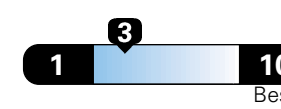

This vehicle emits 420 grams CO2 per mile. The best emits 0 grams per mile (tailpipe only). Producing and distributing fuel also creates emissions; learn more at fuel economy.gov.

Actual results will vary for many reasons, including driving conditions and how you drive and maintain your vehicle. The average new vehicle gets 27 MPG and cost $7,000 to fuel over 5 years. Cost estimates are based on 15,000 miles per year at $2.55 per gallon. MPGe is miles per gasoline gallon equivalent. Vehicle emissions are a significant cause of climate change and smog.

fuel economy.gov

Calculate personalized estimates and compare vehicles

Smartphone
QR Code™