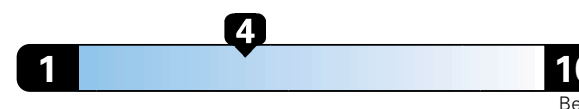

This vehicle emits 420 grams CO2 per mile. The best emits 0 grams per mile (tailpipe only). Producing and distributing fuel also creates emissions; learn more at fuel economy.gov.

Actual results will vary for many reasons, including driving conditions and how you drive and maintain your vehicle. The average new vehicle gets 27 MPG and cost $7,000 to fuel over 5 years. Cost estimates are based on 15,000 miles per year at $2.55 per gallon. MPGe is miles per gasoline gallon equivalent. Vehicle emissions are a significant cause of climate change and smog.

fuel economy.gov

Calculate personalized estimates and compare vehicles

Smartphone
QR Code™

GOVERNMENT 5-STAR SAFETY RATINGS

Overall Vehicle Score ★★★★★

Based on the combined ratings of frontal, side, and rollover.
Should ONLY be compared to other vehicles of similar size and weight.

**Frontal
Crash**

Driver
Passenger

★★★★★
★★★★★

Based on the risk of injury in a frontal impact.
Should ONLY be compared to other vehicles of similar size and weight.

**Side
Crash**

Front seat
Rear seat

★★★★★
★★★★★

Based on the risk of injury in a side impact.

Rollover

★★★★★

Based on the risk of rollover in a single-vehicle crash.

Star ratings range from 1 to 5 stars (★★★★★) with 5 being the highest.
Source: National Highway Traffic Safety Administration (NHTSA)
www.safercar.gov or 1-888-327-4236

The safety ratings above are based on Federal Government tests of particular vehicles equipped with certain features and options. The performance of this vehicle may differ.

PARTS CONTENT INFORMATION

FOR VEHICLES IN THIS CARLINE:
U.S./CANADIAN PARTS CONTENT: 35%
MAJOR SOURCES OF FOREIGN PARTS
CONTENT:

MEXICO : 57%

NOTE: PARTS CONTENT DOES NOT INCLUDE FINAL
ASSEMBLY, DISTRIBUTION, OR OTHER
NON-PARTS COSTS.

FOR THIS VEHICLE:

FINAL ASSEMBLY POINT:

TOLUCA, MEXICO

COUNTRY OF ORIGIN:

ENGINE: UNITED STATES

TRANSMISSION: UNITED STATES

**VEHICLE
PROTECTION**
A PRODUCT OF FCA US LLC

Ask for Mopar Vehicle Protection for your vehicle. We Built It. We Back It.