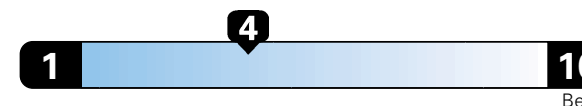

This vehicle emits 420 grams CO2 per mile. The best emits 0 grams per mile (tailpipe only). Producing and distributing fuel also creates emissions; learn more at fuelconomy.gov.

Smog Rating (tailpipe only)