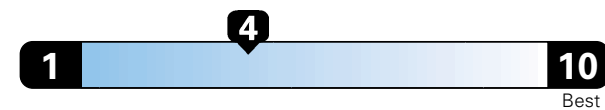

2019 DODGE JOURNEY SE

THIS VEHICLE IS MANUFACTURED TO MEET SPECIFIC UNITED STATES REQUIREMENTS. THIS VEHICLE IS NOT MANUFACTURED FOR SALE OR REGISTRATION OUTSIDE OF THE UNITED STATES.

MANUFACTURER'S SUGGESTED RETAIL PRICE OF THIS MODEL INCLUDING DEALER PREPARATION

Base Price: $23,645

DODGE JOURNEY SE (FWD)
Exterior Color: Billet Clear-Coat Exterior Color
Interior Color: Black Interior Color
Interior: Premium Cloth Low-Back Bucket Seats
Engine: 2.4-Liter I4 DOHC 16-Valve Dual VVT Engine
Transmission: 4-Speed Automatic Transmission

STANDARD EQUIPMENT (UNLESS REPLACED BY OPTIONAL EQUIPMENT)
FUNCTIONAL/SAFETY FEATURES

Advanced Multistage Front Airbags
Supplemental Front Seat-Mounted Side Airbags
Supplemental Side-Curtain Airbags in All Rows
LATCH Ready Child Seat Anchor System
Active Head Restraints
Push-Button Start
Remote Proximity Keyless Entry
Sentry Key® Theft Deterrent System
ParkView® Rear Back-Up Camera
4-Wheel Disc Anti-Lock Brakes
Electronic Stability Control
Electronic Roll Mitigation
Traction Control
Tire Pressure Monitoring Display
Variable Intermittent Windshield Wipers
Audio Jack Input for Mobile Devices
Rear Window Defroster
20.5-Gallon Fuel Tank

INTERIOR FEATURES
Radio 4.3
4.3-Inch Touch Screen Display
12-Volt Center Console Power Outlet
12-Volt DC Front and Rear Power Outlets
Remote USB Port
6-Speakers
Steering Wheel Mounted Audio Controls
Tilt / Telescope Steering Column
Air Conditioning with 3-Zone Temperature Control
Power Windows with Driver's One-Touch-Down Feature
Auto-Dimming Rear View Mirror
Easy Entry System Seat
Rear Reclining / Fold Flat Seat
Second-Row In-Floor Storage Bins
Third-Row 50 / 50 Fold / Reclining Seat
Illuminated Cup Holders
Front and Rear Floor Mats