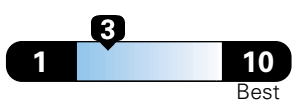

Smog Rating (tailpipe only)

This vehicle emits 420 grams CO2 per mile. The best emits 0 grams per mile (tailpipe only). Producing and distributing fuel also creates emissions; learn more at fuel economy.gov.

Actual results will vary for many reasons, including driving conditions and how you drive and maintain your vehicle. The average new vehicle gets 27 MPG and cost $7,000 to fuel over 5 years. Cost estimates are based on 15,000 miles per year at $2.55 per gallon. MPGe is miles per gasoline gallon equivalent. Vehicle emissions are a significant cause of climate change and smog.

fuel economy.gov

Calculate personalized estimates and compare vehicles