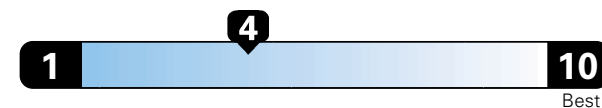

2019 DODGE JOURNEY SE

THIS VEHICLE IS MANUFACTURED TO MEET SPECIFIC UNITED STATES REQUIREMENTS. THIS VEHICLE IS NOT MANUFACTURED FOR SALE OR REGISTRATION OUTSIDE OF THE UNITED STATES.

MANUFACTURER'S SUGGESTED RETAIL PRICE OF THIS MODEL INCLUDING DEALER PREPARATION

Base Price: $23,895

DODGE JOURNEY SE (FWD)
Exterior Color: Pitch Black Clear Coat Exterior Paint
Interior Color: Black Interior Color
Interior: Premium Cloth Low-Back Bucket Seats
Engine: 2.4-Liter I4 DOHC 16-Valve Dual VVT Engine
Transmission: 4-Speed Automatic Transmission

STANDARD EQUIPMENT (UNLESS REPLACED BY OPTIONAL EQUIPMENT)

FUNCTIONAL/SAFETY FEATURES
Advanced Multistage Front Airbags
Supplemental Front Seat-Mounted Side Airbags
Supplemental Side-Curtain Airbags in All Rows
LATCH Ready Child Seat Anchor System
Active Head Restraints
Push-Button Start
Remote Proximity Keyless Entry
Sentry Key® Theft Deterrent System
ParkView® Rear Back-Up Camera
4-Wheel Disc Anti-Lock Brakes
Electronic Stability Control
Electronic Roll Mitigation
Traction Control
Tire Pressure Monitoring Display
Variable Intermittent Windshield Wipers
Audio Jack Input for Mobile Devices
Rear Window Defroster
20.5-Gallon Fuel Tank

INTERIOR FEATURES
Radio 4.3
4.3-Inch Touch Screen Display
12-Volt Center Console Power Outlet
12-Volt DC Front and Rear Power Outlets
Remote USB Port
6-Speakers
Steering Wheel Mounted Audio Controls
Tilt / Telescope Steering Column
Air Conditioning with 3-Zone Temperature Control
Power Windows with Driver's One-Touch-Down Feature
Auto-Dimming Rear View Mirror
Easy Entry System Seat
Rear Reclining / Fold Flat Seat
Second-Row In-Floor Storage Bins
Third-Row 50 / 50 Fold / Reclining Seat
Illuminated Cup Holders
Front and Rear Floor Mats