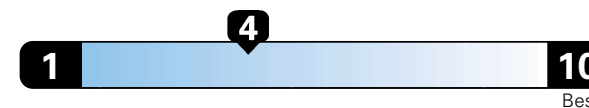

2018 DODGE JOURNEY SXT

THIS VEHICLE IS MANUFACTURED TO MEET SPECIFIC UNITED STATES REQUIREMENTS. THIS VEHICLE IS NOT MANUFACTURED FOR SALE OR REGISTRATION OUTSIDE OF THE UNITED STATES.

MANUFACTURER'S SUGGESTED RETAIL PRICE OF THIS MODEL INCLUDING DEALER PREPARATION

Base Price: $25,695

DODGE JOURNEY SXT (FWD)
Exterior Color: Billet Clear-Coat Exterior Paint
Interior Color: Black Trim and Light Frost Beige Seat Color
Interior: Premium Cloth Low-Back Bucket Seats
Engine: 2.4-Liter I4 DOHC 16-Valve Dual VVT Engine
Transmission: 4-Speed Automatic Transmission

STANDARD EQUIPMENT (UNLESS REPLACED BY OPTIONAL EQUIPMENT)
FUNCTIONAL/SAFETY FEATURES

Advanced Multistage Front Airbags
Supplemental Front Seat-Mounted Side Airbags
Supplemental Side-Curtain Airbags in All Rows
LATCH Ready Child Seat Anchor System
Active Head Restraints
Keyless Go™
Remote Proximity Keyless Entry
Sentry Key® Theft Deterrent System
Anti-Lock 4-Wheel Disc Brakes
Electronic Stability Control
Electronic Roll Mitigation
Traction Control
Tire Pressure Monitoring Display
Variable Intermittent Windshield Wipers
Audio Jack Input for Mobile Devices
Rear Window Defroster
20.5-Gallon Fuel Tank

INTERIOR FEATURES
Radio 4.3
4.3-Inch Touch Screen Display
12-Volt Center Console Power Outlet
12-Volt DC Front and Rear Power Outlets
Remote USB Port
6-Speakers
Steering Wheel Mounted Audio Controls
Tilt / Telescope Steering Column
Air Conditioning with 3-Zone Temperature Control
Power Windows with Driver's One-Touch-Down Feature
Easy Entry System Seat
Rear Reclining / Fold Flat Seat
Second-Row In-Floor Storage Bins
Second-Row 40 / 60 Seat with Fore / Aft Adjust
Third-Row 50 / 50 Fold / Reclining Seat
Illuminated Cup Holders
Front and Rear Floor Mats