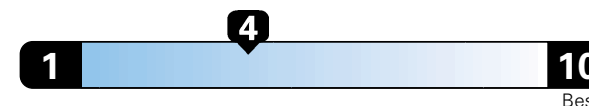

This vehicle emits 420 grams CO2 per mile. The best emits 0 grams per mile (tailpipe only). Producing and distributing fuel also creates emissions; learn more at fuelconomy.gov.

Actual results will vary for many reasons, including driving conditions and how you drive and maintain your vehicle. The average new vehicle gets 27 MPG and cost $6,750 to fuel over 5 years. Cost estimates are based on 15,000 miles per year at $2.40 per gallon. MPGe is miles per gasoline gallon equivalent. Vehicle emissions are a significant cause of climate change and smog.

fuelconomy.gov

Calculate personalized estimates and compare vehicles