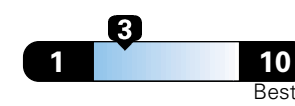

This vehicle emits 420 grams CO2 per mile. The best emits 0 grams per mile (tailpipe only). Producing and distributing fuel also creates emissions; learn more at fuelconomy.gov.

Actual results will vary for many reasons, including driving conditions and how you drive and maintain your vehicle. The average new vehicle gets 27 MPG and cost $6,750 to fuel over 5 years. Cost estimates are based on 15,000 miles per year at $2.40 per gallon. MPGe is miles per gasoline gallon equivalent. Vehicle emissions are a significant cause of climate change and smog.

fuelconomy.gov

Calculate personalized estimates and compare vehicles