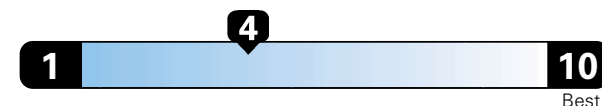

2019 DODGE JOURNEY SE BLACKTOP

For more information visit: www.dodge.com
or call 1-800-4ADODGE

FCA US LLC

THIS VEHICLE IS MANUFACTURED TO MEET SPECIFIC UNITED STATES REQUIREMENTS. THIS VEHICLE IS NOT MANUFACTURED FOR SALE OR REGISTRATION OUTSIDE OF THE UNITED STATES.

MANUFACTURER'S SUGGESTED RETAIL PRICE OF THIS MODEL INCLUDING DEALER PREPARATION

Base Price: $23,645

DODGE JOURNEY SE (FWD)
Exterior Color: Billet Clear-Coat Exterior Color
Interior Color: Black Interior Exterior Paint
Interior: Premium Cloth Low-Back Bucket Seats
Engine: 2.4-Liter I4 DOHC 16-Valve Dual VVT Engine
Transmission: 4-Speed Automatic Transmission

STANDARD EQUIPMENT (UNLESS REPLACED BY OPTIONAL EQUIPMENT)

FUNCTIONAL/SAFETY FEATURES

Advanced Multistage Front Airbags
Supplemental Front Seat-Mounted Side Airbags
Supplemental Side-Curtain Airbags in All Rows
LATCH Ready Child Seat Anchor System
Active Head Restraints
Keyless Go™
Remote Proximity Keyless Entry
Sentry Key® Theft Deterrent System
ParkView® Rear Back-Up Camera
4-Wheel Disc Anti-Lock Brakes
Electronic Stability Control
Electronic Roll Mitigation
Traction Control
Tire Pressure Monitoring Display
Variable Intermittent Windshield Wipers
Audio Jack Input for Mobile Devices
Rear Window Defroster
20.5-Gallon Fuel Tank

INTERIOR FEATURES