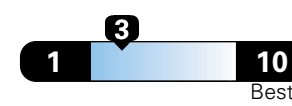

4.8 gallons per 100 miles

**You spend
\$2,000
in fuel costs
over 5 years
compared to the
average new vehicle.**

**Annual fuel cost
\$1,800**

Fuel Economy & Greenhouse Gas Rating (tailpipe only)

Smog Rating (tailpipe only)