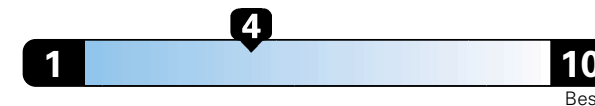

This vehicle emits 420 grams CO2 per mile. The best emits 0 grams per mile (tailpipe only). Producing and distributing fuel also creates emissions; learn more at fuel economy.gov.

Actual results will vary for many reasons, including driving conditions and how you drive and maintain your vehicle. The average new vehicle gets 27 MPG and cost $7,000 to fuel over 5 years. Cost estimates are based on 15,000 miles per year at $2.55 per gallon. MPGe is miles per gasoline gallon equivalent. Vehicle emissions are a significant cause of climate change and smog.

fuel economy.gov

Calculate personalized estimates and compare vehicles