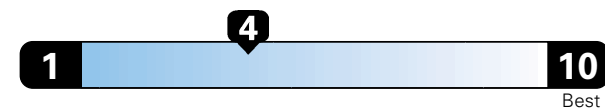

This vehicle emits 420 grams CO2 per mile. The best emits 0 grams per mile (tailpipe only). Producing and distributing fuel also creates emissions; learn more at fuelconomy.gov.

Actual results will vary for many reasons, including driving conditions and how you drive and maintain your vehicle. The average new vehicle gets 27 MPG and cost $7,000 to fuel over 5 years. Cost estimates are based on 15,000 miles per year at $2.55 per gallon. MPGe is miles per gasoline gallon equivalent. Vehicle emissions are a significant cause of climate change and smog.

fuelconomy.gov

Calculate personalized estimates and compare vehicles