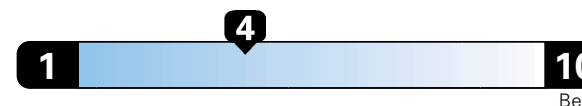

This vehicle emits 420 grams CO2 per mile. The best emits 0 grams per mile (tailpipe only). Producing and distributing fuel also creates emissions; learn more at fuel economy.gov.

Actual results will vary for many reasons, including driving conditions and how you drive and maintain your vehicle. The average new vehicle gets 27 MPG and cost $7,000 to fuel over 5 years. Cost estimates are based on 15,000 miles per year at $2.55 per gallon. MPGe is miles per gasoline gallon equivalent. Vehicle emissions are a significant cause of climate change and smog.

fuel economy.gov

Calculate personalized estimates and compare vehicles