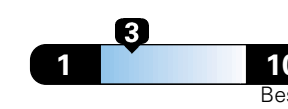

This vehicle emits 420 grams CO2 per mile. The best emits 0 grams per mile (tailpipe only). Producing and distributing fuel also creates emissions; learn more at fuelconomy.gov.

Actual results will vary for many reasons, including driving conditions and how you drive and maintain your vehicle. The average new vehicle gets 27 MPG and cost $7,000 to fuel over 5 years. Cost estimates are based on 15,000 miles per year at $2.55 per gallon. MPGe is miles per gasoline gallon equivalent. Vehicle emissions are a significant cause of climate change and smog.

fuelconomy.gov

Calculate personalized estimates and compare vehicles