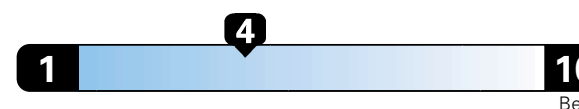

This vehicle emits 420 grams CO2 per mile. The best emits 0 grams per mile (tailpipe only). Producing and distributing fuel also creates emissions; learn more at fuelconomy.gov.

Actual results will vary for many reasons, including driving conditions and how you drive and maintain your vehicle. The average new vehicle gets 27 MPG and cost $7,000 to fuel over 5 years. Cost estimates are based on 15,000 miles per year at $2.55 per gallon. MPGe is miles per gasoline gallon equivalent. Vehicle emissions are a significant cause of climate change and smog.

fuelconomy.gov

Calculate personalized estimates and compare vehicles

Smartphone
QR Code™

GOVERNMENT 5-STAR SAFETY RATINGS

Overall Vehicle Score

★★★★★

Based on the combined ratings of frontal, side, and rollover.
Should ONLY be compared to other vehicles of similar size and weight.

Frontal
Crash

Driver
Passenger

★★★★★
★★★★★

Based on the risk of injury in a frontal impact.
Should ONLY be compared to other vehicles of similar size and weight.

Side
Crash

Front seat
Rear seat

★★★★★
★★★★★

Based on the risk of injury in a side impact.

Rollover

★★★★★

Based on the risk of rollover in a single-vehicle crash.

Star ratings range from 1 to 5 stars (★★★★★) with 5 being the highest.
Source: National Highway Traffic Safety Administration (NHTSA)
www.safercar.gov or 1-888-327-4236

The safety ratings above are based on Federal Government tests of particular vehicles equipped with certain features and options. The performance of this vehicle may differ.

PARTS CONTENT INFORMATION

FOR VEHICLES IN THIS CARLINE:
U.S./CANADIAN PARTS CONTENT: 35%
MAJOR SOURCES OF FOREIGN PARTS CONTENT:

MEXICO : 57%

NOTE: PARTS CONTENT DOES NOT INCLUDE FINAL ASSEMBLY, DISTRIBUTION, OR OTHER NON-PARTS COSTS.

FOR THIS VEHICLE:

FINAL ASSEMBLY POINT:

TOLUCA, MEXICO

COUNTRY OF ORIGIN:

ENGINE: UNITED STATES

TRANSMISSION: UNITED STATES

VEHICLE PROTECTION
A PRODUCT OF FCA US LLC

Ask for Mopar Vehicle Protection for your vehicle. We Built It. We Back It.