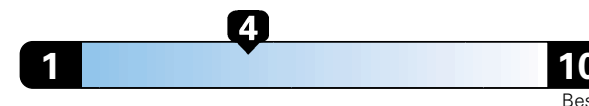

OPTIONAL EQUIPMENT (May Replace Standard Equipment)

Pitch Black Clear Coat Exterior Paint
Delete Black-Out Tape

Customer Preferred Package 22A

Auto-Dimming Rear View Mirror with Display
Premium Group

$1,095

Premium Cloth Low-Back Bucket Seats

Leather-Wrapped Shift Knob

Power 6-Way Driver Seat

Power 4-Way Adjustable Driver Lumbar

Interior Observation Mirror

Security Alarm

Radio 4.3S

SiriusXM® Sat Radio w/ 1-Yr Radio Subscription

Leather-Wrapped Steering Wheel

For More Information, Call 888-539-7474

SiriusXM® Sat Radio w/ 1-Yr Radio Subscription

Destination Charge

$1,495

TOTAL PRICE: * **$26,235**

WARRANTY COVERAGE

5-year or 60,000-mile Powertrain Limited Warranty.

3-year or 36,000-mile Basic Limited Warranty.

Ask Dealer for a copy of the limited warranties or see your owner's manual for details.

**5 YEAR / 60,000 MILE
POWERTRAIN WARRANTY**

For more information visit: www.dodge.com
or call 1-800-4ADODGE

FCA US LLC

Fuel Economy and Environment

Gasoline Vehicle

Fuel Economy These estimates reflect new EPA methods beginning with 2017 models.
21 MPG
combined city/hwy
19 city
25 highway

Small SUV 2WD range from 18 to 120 MPG .
The best vehicle rates 136 MPGe.

4.8 gallons per 100 miles

You spend
$2,000
in fuel costs
over 5 years
compared to the
average new vehicle.

Annual fuel cost
$1,800

Fuel Economy & Greenhouse Gas Rating (tailpipe only)