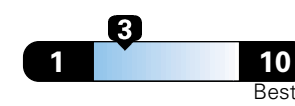

4.8 gallons per 100 miles

You spend
\$2,000
 in fuel costs
 over 5 years
 compared to the
 average new vehicle.

Annual fuel cost
\$1,800

Fuel Economy & Greenhouse Gas Rating (tailpipe only)

Smog Rating (tailpipe only)