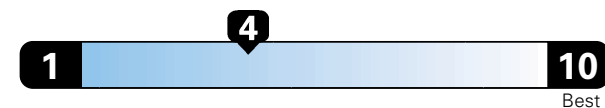

2019 DODGE JOURNEY SE

THIS VEHICLE IS MANUFACTURED TO MEET SPECIFIC UNITED STATES REQUIREMENTS. THIS VEHICLE IS NOT MANUFACTURED FOR SALE OR REGISTRATION OUTSIDE OF THE UNITED STATES.

MANUFACTURER'S SUGGESTED RETAIL PRICE OF THIS MODEL INCLUDING DEALER PREPARATION

Base Price: $23,645

DODGE JOURNEY SE (FWD)
Exterior Color: Pitch Black Clear Coat Exterior Paint
Interior Color: Black Interior Exterior Paint
Interior: Premium Cloth Low-Back Bucket Seats
Engine: 2.4-Liter I4 DOHC 16-Valve Dual VVT Engine
Transmission: 4-Speed Automatic Transmission

STANDARD EQUIPMENT (UNLESS REPLACED BY OPTIONAL EQUIPMENT)

FUNCTIONAL/SAFETY FEATURES
Advanced Multistage Front Airbags
Supplemental Front Seat-Mounted Side Airbags
Supplemental Side-Curtain Airbags in All Rows
LATCH Ready Child Seat Anchor System
Active Head Restraints
Keyless Go™
Remote Proximity Keyless Entry
Sentry Key® Theft Deterrent System
ParkView® Rear Back-Up Camera
4-Wheel Disc Anti-Lock Brakes
Electronic Stability Control
Electronic Roll Mitigation
Traction Control
Tire Pressure Monitoring Display
Variable Intermittent Windshield Wipers
Audio Jack Input for Mobile Devices
Rear Window Defroster
20.5-Gallon Fuel Tank

INTERIOR FEATURES
Radio 4.3
4.3-Inch Touch Screen Display
12-Volt Center Console Power Outlet
12-Volt DC Front and Rear Power Outlets
Remote USB Port
6-Speakers
Steering Wheel Mounted Audio Controls
Tilt / Telescope Steering Column
Air Conditioning with 3-Zone Temperature Control
Power Windows with Driver's One-Touch-Down Feature
Auto-Dimming Rear View Mirror
Easy Entry System Seat
Rear Reclining / Fold Flat Seat
Second-Row In-Floor Storage Bins
Third-Row 50 / 50 Fold / Reclining Seat
Illuminated Cup Holders
Front and Rear Floor Mats