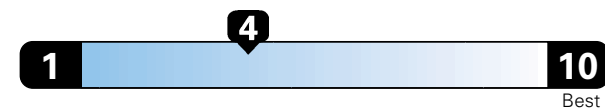

Small SUV 2WD range from 18 to 120 MPG .
 The best vehicle rates 136 MPGe.

**You spend
 \$2,000
 in fuel costs
 over 5 years
 compared to the
 average new vehicle.**

**Annual fuel Cost
 \$1,800**

Fuel Economy & Greenhouse Gas Rating (tailpipe only)