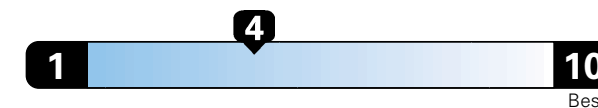

Small SUV 2WD range from 18 to 120 MPG .
 The best vehicle rates 136 MPGe.

**You spend
 \$2,000
 in fuel costs
 over 5 years
 compared to the
 average new vehicle.**

**Annual fuel cost
 \$1,800**

Fuel Economy & Greenhouse Gas Rating (tailpipe only)