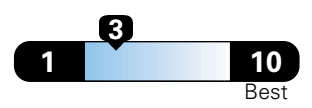

Smog Rating (tailpipe only)

This vehicle emits 420 grams CO2 per mile. The best emits 0 grams per mile (tailpipe only). Producing and distributing fuel also creates emissions; learn more at fuel economy.gov.

Actual results will vary for many reasons, including driving conditions and how you drive and maintain your vehicle. The average new vehicle gets 27 MPG and cost $7,000 to fuel over 5 years. Cost estimates are based on 15,000 miles per year at $2.55 per gallon. MPGe is miles per gasoline gallon equivalent. Vehicle emissions are a significant cause of climate change and smog.

fuel economy.gov

Calculate personalized estimates and compare vehicles