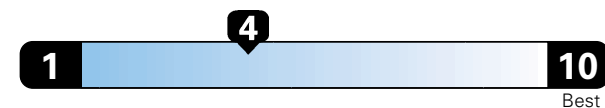

2019 DODGE JOURNEY SE

THIS VEHICLE IS MANUFACTURED TO MEET SPECIFIC UNITED STATES REQUIREMENTS. THIS VEHICLE IS NOT MANUFACTURED FOR SALE OR REGISTRATION OUTSIDE OF THE UNITED STATES.

MANUFACTURER'S SUGGESTED RETAIL PRICE OF THIS MODEL INCLUDING DEALER PREPARATION

Base Price: $23,645

DODGE JOURNEY SE (FWD)
Exterior Color: Granite Pearl-Coat Exterior Color
Interior Color: Black Interior Color
Interior: Premium Cloth Low-Back Bucket Seats
Engine: 2.4-Liter I4 DOHC 16-Valve Dual VVT Engine
Transmission: 4-Speed Automatic Transmission

STANDARD EQUIPMENT (UNLESS REPLACED BY OPTIONAL EQUIPMENT)
FUNCTIONAL/SAFETY FEATURES

Advanced Multistage Front Airbags
Supplemental Front Seat-Mounted Side Airbags
Supplemental Side-Curtain Airbags in All Rows
LATCH Ready Child Seat Anchor System
Active Head Restraints
Keyless Go™
Remote Proximity Keyless Entry
Sentry Key® Theft Deterrent System
ParkView® Rear Back-Up Camera
4-Wheel Disc Anti-Lock Brakes
Electronic Stability Control
Electronic Roll Mitigation
Traction Control
Tire Pressure Monitoring Display
Variable Intermittent Windshield Wipers
Audio Jack Input for Mobile Devices
Rear Window Defroster
20.5-Gallon Fuel Tank

INTERIOR FEATURES
Radio 4.3
4.3-Inch Touch Screen Display
12-Volt Center Console Power Outlet
12-Volt DC Front and Rear Power Outlets
Remote USB Port
6-Speakers
Steering Wheel Mounted Audio Controls
Tilt / Telescope Steering Column
Air Conditioning with 3-Zone Temperature Control
Power Windows with Driver's One-Touch-Down Feature
Auto-Dimming Rear View Mirror
Easy Entry System Seat
Rear Reclining / Fold Flat Seat
Second-Row In-Floor Storage Bins
Third-Row 50 / 50 Fold / Reclining Seat
Illuminated Cup Holders
Front and Rear Floor Mats