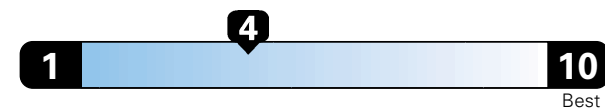

2019 DODGE JOURNEY SE BLACKTOP

For more information visit: www.dodge.com
or call 1-800-4ADODGE

FCA US LLC

THIS VEHICLE IS MANUFACTURED TO MEET SPECIFIC UNITED STATES REQUIREMENTS. THIS VEHICLE IS NOT MANUFACTURED FOR SALE OR REGISTRATION OUTSIDE OF THE UNITED STATES.

MANUFACTURER'S SUGGESTED RETAIL PRICE OF THIS MODEL INCLUDING DEALER PREPARATION

Base Price: $23,645

DODGE JOURNEY SE (FWD)
Exterior Color: Redline 2-Coat Pearl Exterior Color
Interior Color: Black Interior Color
Interior: Premium Cloth Low-Back Bucket Seats
Engine: 2.4-Liter I4 DOHC 16-Valve Dual VVT Engine
Transmission: 4-Speed Automatic Transmission

STANDARD EQUIPMENT (UNLESS REPLACED BY OPTIONAL EQUIPMENT)

FUNCTIONAL/SAFETY FEATURES

Advanced Multistage Front Airbags
Supplemental Front Seat-Mounted Side Airbags
Supplemental Side-Curtain Airbags in All Rows
LATCH Ready Child Seat Anchor System
Active Head Restraints
Keyless Go™
Remote Proximity Keyless Entry
Sentry Key® Theft Deterrent System
ParkView® Rear Back-Up Camera
4-Wheel Disc Anti-Lock Brakes
Electronic Stability Control
Electronic Roll Mitigation
Traction Control
Tire Pressure Monitoring Display
Variable Intermittent Windshield Wipers
Audio Jack Input for Mobile Devices
Rear Window Defroster
20.5-Gallon Fuel Tank

INTERIOR FEATURES