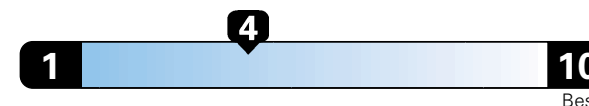

2019 DODGE JOURNEY SE

THIS VEHICLE IS MANUFACTURED TO MEET SPECIFIC UNITED STATES REQUIREMENTS. THIS VEHICLE IS NOT MANUFACTURED FOR SALE OR REGISTRATION OUTSIDE OF THE UNITED STATES.

MANUFACTURER'S SUGGESTED RETAIL PRICE OF THIS MODEL INCLUDING DEALER PREPARATION

Base Price: **$23,645**

DODGE JOURNEY SE (FWD)

Exterior Color: Billet Clear-Coat Exterior Color
Interior Color: Black Interior Color
Interior: Premium Cloth Low-Back Bucket Seats
Engine: 2.4-Liter I4 DOHC 16-Valve Dual VVT Engine
Transmission: 4-Speed Automatic Transmission

STANDARD EQUIPMENT (UNLESS REPLACED BY OPTIONAL EQUIPMENT)
FUNCTIONAL/SAFETY FEATURES

Advanced Multistage Front Airbags
Supplemental Front Seat-Mounted Side Airbags
Supplemental Side-Curtain Airbags in All Rows
LATCH Ready Child Seat Anchor System
Active Head Restraints
Keyless Go™

Remote Proximity Keyless Entry
Sentry Key® Theft Deterrent System
ParkView® Rear Back-Up Camera
4-Wheel Disc Anti-Lock Brakes
Electronic Stability Control
Electronic Roll Mitigation
Traction Control
Tire Pressure Monitoring Display
Variable Intermittent Windshield Wipers
Audio Jack Input for Mobile Devices
Rear Window Defroster
20.5-Gallon Fuel Tank

INTERIOR FEATURES

Radio 4.3
4.3-Inch Touch Screen Display
12-Volt Center Console Power Outlet
12-Volt DC Front and Rear Power Outlets
Remote USB Port
6-Speakers
Steering Wheel Mounted Audio Controls
Tilt / Telescope Steering Column
Air Conditioning with 3-Zone Temperature Control
Power Windows with Driver's One-Touch-Down Feature
Auto-Dimming Rear View Mirror
Easy Entry System Seat
Rear Reclining / Fold Flat Seat
Second-Row In-Floor Storage Bins
Third-Row 50 / 50 Fold / Reclining Seat

Illuminated Cup Holders
Front and Rear Floor Mats

EXTERIOR FEATURES