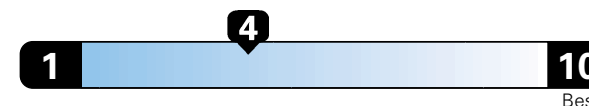

2019 DODGE JOURNEY SE

THIS VEHICLE IS MANUFACTURED TO MEET SPECIFIC UNITED STATES REQUIREMENTS. THIS VEHICLE IS NOT MANUFACTURED FOR SALE OR REGISTRATION OUTSIDE OF THE UNITED STATES.

MANUFACTURER'S SUGGESTED RETAIL PRICE OF THIS MODEL INCLUDING DEALER PREPARATION

Base Price: $23,645

DODGE JOURNEY SE (FWD)
Exterior Color: Pitch Black Clear Coat Exterior Paint
Interior Color: Black Interior Color
Interior: Premium Cloth Low-Back Bucket Seats
Engine: 2.4-Liter I4 DOHC 16-Valve Dual VVT Engine
Transmission: 4-Speed Automatic Transmission
STANDARD EQUIPMENT (UNLESS REPLACED BY OPTIONAL EQUIPMENT)
FUNCTIONAL/SAFETY FEATURES

Advanced Multistage Front Airbags
Supplemental Front Seat-Mounted Side Airbags
Supplemental Side-Curtain Airbags in All Rows
LATCH Ready Child Seat Anchor System
Active Head Restraints
Keyless Go™
Remote Proximity Keyless Entry
Sentry Key® Theft Deterrent System
ParkView® Rear Back-Up Camera
4-Wheel Disc Anti-Lock Brakes
Electronic Stability Control
Electronic Roll Mitigation
Traction Control
Tire Pressure Monitoring Display
Variable Intermittent Windshield Wipers
Audio Jack Input for Mobile Devices
Rear Window Defroster
20.5-Gallon Fuel Tank

INTERIOR FEATURES

Radio 4.3
4.3-Inch Touch Screen Display
12-Volt Center Console Power Outlet
12-Volt DC Front and Rear Power Outlets
Remote USB Port
6-Speakers
Steering Wheel Mounted Audio Controls
Tilt / Telescope Steering Column
Air Conditioning with 3-Zone Temperature Control
Power Windows with Driver's One-Touch-Down Feature
Auto-Dimming Rear View Mirror
Easy Entry System Seat
Rear Reclining / Fold Flat Seat
Second-Row In-Floor Storage Bins
Third-Row 50 / 50 Fold / Reclining Seat