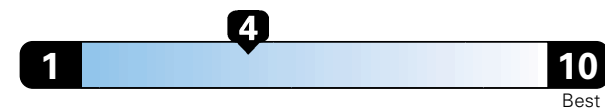

2019 DODGE JOURNEY SE BLACKTOP

For more information visit: www.dodge.com
or call 1-800-4ADODGE

FCA US LLC

THIS VEHICLE IS MANUFACTURED TO MEET SPECIFIC UNITED STATES REQUIREMENTS. THIS VEHICLE IS NOT MANUFACTURED FOR SALE OR REGISTRATION OUTSIDE OF THE UNITED STATES.

MANUFACTURER'S SUGGESTED RETAIL PRICE OF THIS MODEL INCLUDING DEALER PREPARATION

Base Price: $23,645

DODGE JOURNEY SE (FWD)
Exterior Color: Granite Pearl-Coat Exterior Color
Interior Color: Black Interior Exterior Paint
Interior: Premium Cloth Low-Back Bucket Seats
Engine: 2.4-Liter I4 DOHC 16-Valve Dual VVT Engine
Transmission: 4-Speed Automatic Transmission

STANDARD EQUIPMENT (UNLESS REPLACED BY OPTIONAL EQUIPMENT)

FUNCTIONAL/SAFETY FEATURES

Advanced Multistage Front Airbags
Supplemental Front Seat-Mounted Side Airbags
Supplemental Side-Curtain Airbags in All Rows
LATCH Ready Child Seat Anchor System
Active Head Restraints
Keyless Go™
Remote Proximity Keyless Entry
Sentry Key® Theft Deterrent System
ParkView® Rear Back-Up Camera
4-Wheel Disc Anti-Lock Brakes
Electronic Stability Control
Electronic Roll Mitigation
Traction Control
Tire Pressure Monitoring Display
Variable Intermittent Windshield Wipers
Audio Jack Input for Mobile Devices
Rear Window Defroster
20.5-Gallon Fuel Tank

INTERIOR FEATURES