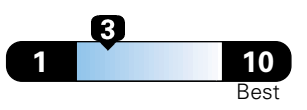

4.8 gallons per 100 miles

**You spend
\$2,000
in fuel costs
over 5 years
compared to the
average new vehicle.**

**Annual fuel cost
\$1,800**

Fuel Economy & Greenhouse Gas Rating (tailpipe only)

Smog Rating (tailpipe only)