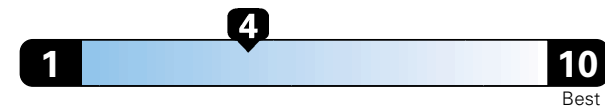

2019 DODGE JOURNEY SE BLACKTOP

For more information visit: www.dodge.com
or call 1-800-4ADODGE

FCA US LLC

THIS VEHICLE IS MANUFACTURED TO MEET SPECIFIC UNITED STATES REQUIREMENTS. THIS VEHICLE IS NOT MANUFACTURED FOR SALE OR REGISTRATION OUTSIDE OF THE UNITED STATES.

MANUFACTURER'S SUGGESTED RETAIL PRICE OF THIS MODEL INCLUDING DEALER PREPARATION

Base Price: $23,645

DODGE JOURNEY SE (FWD)
Exterior Color: Billet Clear-Coat Exterior Color
Interior Color: Black Interior Exterior Paint
Interior: Premium Cloth Low-Back Bucket Seats
Engine: 2.4-Liter I4 DOHC 16-Valve Dual VVT Engine
Transmission: 4-Speed Automatic Transmission
STANDARD EQUIPMENT (UNLESS REPLACED BY OPTIONAL EQUIPMENT)

FUNCTIONAL/SAFETY FEATURES

Advanced Multistage Front Airbags
Supplemental Front Seat-Mounted Side Airbags
Supplemental Side-Curtain Airbags in All Rows
LATCH Ready Child Seat Anchor System
Active Head Restraints
Keyless Go™
Remote Proximity Keyless Entry
Sentry Key® Theft Deterrent System
ParkView® Rear Back-Up Camera
4-Wheel Disc Anti-Lock Brakes
Electronic Stability Control
Electronic Roll Mitigation
Traction Control
Tire Pressure Monitoring Display
Variable Intermittent Windshield Wipers
Audio Jack Input for Mobile Devices
Rear Window Defroster
20.5-Gallon Fuel Tank

INTERIOR FEATURES