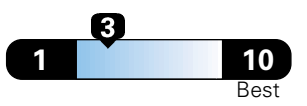

Smog Rating (tailpipe only)

This vehicle emits 420 grams CO2 per mile. The best emits 0 grams per mile (tailpipe only). Producing and distributing fuel also creates emissions; learn more at fuelconomy.gov.

Actual results will vary for many reasons, including driving conditions and how you drive and maintain your vehicle. The average new vehicle gets 27 MPG and cost $7,000 to fuel over 5 years. Cost estimates are based on 15,000 miles per year at $2.55 per gallon. MPGe is miles per gasoline gallon equivalent. Vehicle emissions are a significant cause of climate change and smog.

fuelconomy.gov

Calculate personalized estimates and compare vehicles