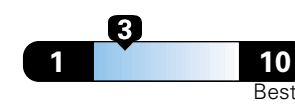

4.8 gallons per 100 miles

You spend
\$2,000
in fuel costs
over 5 years
compared to the
average new vehicle.

Annual fuel cost
\$1,800

Fuel Economy & Greenhouse Gas Rating (tailpipe only)

Smog Rating (tailpipe only)