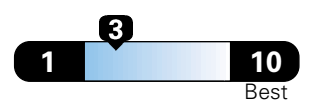

Smog Rating (tailpipe only)

This vehicle emits 420 grams CO2 per mile. The best emits 0 grams per mile (tailpipe only). Producing and distributing fuel also creates emissions; learn more at fuelconomy.gov.

Actual results will vary for many reasons, including driving conditions and how you drive and maintain your vehicle. The average new vehicle gets 27 MPG and cost $7,000 to fuel over 5 years. Cost estimates are based on 15,000 miles per year at $2.55 per gallon. MPGe is miles per gasoline gallon equivalent. Vehicle emissions are a significant cause of climate change and smog.

fuelconomy.gov

Calculate personalized estimates and compare vehicles