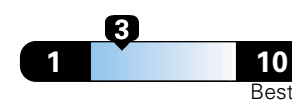

Smog Rating (tailpipe only)

This vehicle emits 420 grams CO2 per mile. The best emits 0 grams per mile (tailpipe only). Producing and distributing fuel also creates emissions; learn more at fuel economy.gov.

Actual results will vary for many reasons, including driving conditions and how you drive and maintain your vehicle. The average new vehicle gets 27 MPG and cost $7,000 to fuel over 5 years. Cost estimates are based on 15,000 miles per year at $2.55 per gallon. MPGe is miles per gasoline gallon equivalent. Vehicle emissions are a significant cause of climate change and smog.

fuel economy.gov

Calculate personalized estimates and compare vehicles