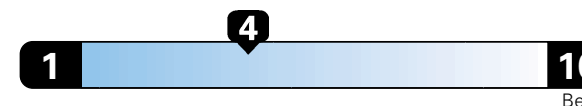

2019 DODGE JOURNEY SE

THIS VEHICLE IS MANUFACTURED TO MEET SPECIFIC UNITED STATES REQUIREMENTS. THIS VEHICLE IS NOT MANUFACTURED FOR SALE OR REGISTRATION OUTSIDE OF THE UNITED STATES.

MANUFACTURER'S SUGGESTED RETAIL PRICE OF THIS MODEL INCLUDING DEALER PREPARATION

Base Price: **$23,645**

DODGE JOURNEY SE (FWD)

Exterior Color: Contusion Blue Pearl-Coat Exterior Color

Interior Color: Black Interior Exterior Paint

Interior: Premium Cloth Low-Back Bucket Seats

Engine: 2.4-Liter I4 DOHC 16-Valve Dual VVT Engine

Transmission: 4-Speed Automatic Transmission

STANDARD EQUIPMENT (UNLESS REPLACED BY OPTIONAL EQUIPMENT)

FUNCTIONAL/SAFETY FEATURES

Advanced Multistage Front Airbags

Supplemental Front Seat-Mounted Side Airbags

Supplemental Side-Curtain Airbags in All Rows

LATCH Ready Child Seat Anchor System

Active Head Restraints

Keyless Go™

Remote Proximity Keyless Entry

Sentry Key® Theft Deterrent System

ParkView® Rear Back-Up Camera

4-Wheel Disc Anti-Lock Brakes

Electronic Stability Control

Electronic Roll Mitigation

Traction Control

Tire Pressure Monitoring Display

Variable Intermittent Windshield Wipers

Audio Jack Input for Mobile Devices

Rear Window Defroster

20.5-Gallon Fuel Tank

INTERIOR FEATURES

Radio 4.3

4.3-Inch Touch Screen Display

12-Volt Center Console Power Outlet

12-Volt DC Front and Rear Power Outlets

Remote USB Port

6-Speakers

Steering Wheel Mounted Audio Controls

Tilt / Telescope Steering Column

Air Conditioning with 3-Zone Temperature Control

Power Windows with Driver's One-Touch-Down Feature

Auto-Dimming Rear View Mirror

Easy Entry System Seat

Rear Reclining / Fold Flat Seat

Second-Row In-Floor Storage Bins

Third-Row 50 / 50 Fold / Reclining Seat

Illuminated Cup Holders

Front and Rear Floor Mats