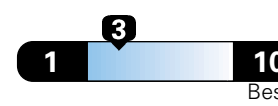

Smog Rating (tailpipe only)

This vehicle emits 420 grams CO2 per mile. The best emits 0 grams per mile (tailpipe only). Producing and distributing fuel also creates emissions; learn more at fuelconomy.gov.

Actual results will vary for many reasons, including driving conditions and how you drive and maintain your vehicle. The average new vehicle gets 27 MPG and cost $7,000 to fuel over 5 years. Cost estimates are based on 15,000 miles per year at $2.55 per gallon. MPGe is miles per gasoline gallon equivalent. Vehicle emissions are a significant cause of climate change and smog.

fuelconomy.gov

Calculate personalized estimates and compare vehicles