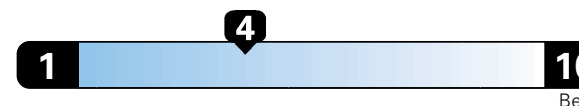

This vehicle emits 420 grams CO2 per mile. The best emits 0 grams per mile (tailpipe only). Producing and distributing fuel also creates emissions; learn more at fuel economy.gov.

Actual results will vary for many reasons, including driving conditions and how you drive and maintain your vehicle. The average new vehicle gets 27 MPG and cost $7,000 to fuel over 5 years. Cost estimates are based on 15,000 miles per year at $2.55 per gallon. MPGe is miles per gasoline gallon equivalent. Vehicle emissions are a significant cause of climate change and smog.

fuel economy.gov

Calculate personalized estimates and compare vehicles