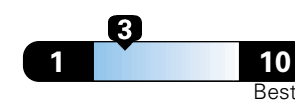

This vehicle emits 420 grams CO2 per mile. The best emits 0 grams per mile (tailpipe only). Producing and distributing fuel also creates emissions; learn more at fuel economy.gov.

Actual results will vary for many reasons, including driving conditions and how you drive and maintain your vehicle. The average new vehicle gets 27 MPG and cost $7,000 to fuel over 5 years. Cost estimates are based on 15,000 miles per year at $2.55 per gallon. MPGe is miles per gasoline gallon equivalent. Vehicle emissions are a significant cause of climate change and smog.

fuel economy.gov

Calculate personalized estimates and compare vehicles