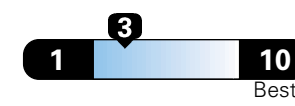

Smog Rating (tailpipe only)

This vehicle emits 420 grams CO2 per mile. The best emits 0 grams per mile (tailpipe only). Producing and distributing fuel also creates emissions; learn more at fuel economy.gov.

Actual results will vary for many reasons, including driving conditions and how you drive and maintain your vehicle. The average new vehicle gets 27 MPG and cost $7,000 to fuel over 5 years. Cost estimates are based on 15,000 miles per year at $2.55 per gallon. MPGe is miles per gasoline gallon equivalent. Vehicle emissions are a significant cause of climate change and smog.

fuel economy.gov

Calculate personalized estimates and compare vehicles