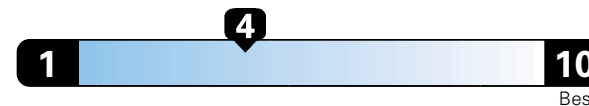

2019 DODGE JOURNEY SE BLACKTOP

THIS VEHICLE IS MANUFACTURED TO MEET SPECIFIC UNITED STATES REQUIREMENTS. THIS VEHICLE IS NOT MANUFACTURED FOR SALE OR REGISTRATION OUTSIDE OF THE UNITED STATES.

MANUFACTURER'S SUGGESTED RETAIL PRICE OF THIS MODEL INCLUDING DEALER PREPARATION

Base Price: $23,895

DODGE JOURNEY SE (FWD)
Exterior Color: Pitch Black Clear Coat Exterior Paint
Interior Color: Black Interior Color
Interior: Premium Cloth Low-Back Bucket Seats
Engine: 2.4-Liter I4 DOHC 16-Valve Dual VVT Engine
Transmission: 4-Speed Automatic Transmission

STANDARD EQUIPMENT (UNLESS REPLACED BY OPTIONAL EQUIPMENT)

FUNCTIONAL/SAFETY FEATURES
Advanced Multistage Front Airbags
Supplemental Front Seat-Mounted Side Airbags
Supplemental Side-Curtain Airbags in All Rows
LATCH Ready Child Seat Anchor System
Active Head Restraints
Push-Button Start
Remote Proximity Keyless Entry
Sentry Key® Theft Deterrent System
ParkView® Rear Back-Up Camera
4-Wheel Disc Anti-Lock Brakes
Electronic Stability Control
Electronic Roll Mitigation
Traction Control
Tire Pressure Monitoring Display
Variable Intermittent Windshield Wipers
Audio Jack Input for Mobile Devices
Rear Window Defroster
20.5-Gallon Fuel Tank

INTERIOR FEATURES
Radio 4.3
4.3-Inch Touch Screen Display
12-Volt Center Console Power Outlet
12-Volt DC Front and Rear Power Outlets
Remote USB Port
6-Speakers
Steering Wheel Mounted Audio Controls
Tilt / Telescope Steering Column
Air Conditioning with 3-Zone Temperature Control
Power Windows with Driver's One-Touch-Down Feature
Auto-Dimming Rear View Mirror
Easy Entry System Seat
Rear Reclining / Fold Flat Seat
Second-Row In-Floor Storage Bins
Third-Row 50 / 50 Fold / Reclining Seat
Illuminated Cup Holders
Front and Rear Floor Mats