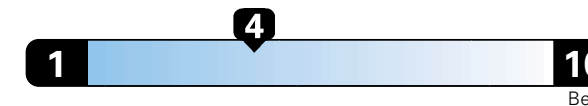

2019 DODGE JOURNEY SE

THIS VEHICLE IS MANUFACTURED TO MEET SPECIFIC UNITED STATES REQUIREMENTS. THIS VEHICLE IS NOT MANUFACTURED FOR SALE OR REGISTRATION OUTSIDE OF THE UNITED STATES.

MANUFACTURER'S SUGGESTED RETAIL PRICE OF THIS MODEL INCLUDING DEALER PREPARATION

Base Price: $23,645

DODGE JOURNEY SE (FWD)
Exterior Color: Granite Pearl-Coat Exterior Color
Interior Color: Black Interior Exterior Paint
Interior: Premium Cloth Low-Back Bucket Seats
Engine: 2.4-Liter I4 DOHC 16-Valve Dual VVT Engine
Transmission: 4-Speed Automatic Transmission

STANDARD EQUIPMENT (UNLESS REPLACED BY OPTIONAL EQUIPMENT)
FUNCTIONAL/SAFETY FEATURES

Advanced Multistage Front Airbags
Supplemental Front Seat-Mounted Side Airbags
Supplemental Side-Curtain Airbags in All Rows
LATCH Ready Child Seat Anchor System
Active Head Restraints
Keyless Go™
Remote Proximity Keyless Entry
Sentry Key® Theft Deterrent System
ParkView® Rear Back-Up Camera
4-Wheel Disc Anti-Lock Brakes
Electronic Stability Control
Electronic Roll Mitigation
Traction Control
Tire Pressure Monitoring Display
Variable Intermittent Windshield Wipers
Audio Jack Input for Mobile Devices
Rear Window Defroster
20.5-Gallon Fuel Tank

INTERIOR FEATURES
Radio 4.3
4.3-Inch Touch Screen Display
12-Volt Center Console Power Outlet
12-Volt DC Front and Rear Power Outlets
Remote USB Port
6-Speakers
Steering Wheel Mounted Audio Controls
Tilt / Telescope Steering Column
Air Conditioning with 3-Zone Temperature Control
Power Windows with Driver's One-Touch-Down Feature
Auto-Dimming Rear View Mirror
Easy Entry System Seat
Rear Reclining / Fold Flat Seat
Second-Row In-Floor Storage Bins
Third-Row 50 / 50 Fold / Reclining Seat
Illuminated Cup Holders
Front and Rear Floor Mats