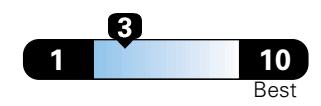

Smog Rating (tailpipe only)

This vehicle emits 420 grams CO2 per mile. The best emits 0 grams per mile (tailpipe only). Producing and distributing fuel also creates emissions; learn more at fuelconomy.gov.

Actual results will vary for many reasons, including driving conditions and how you drive and maintain your vehicle. The average new vehicle gets 27 MPG and cost $7,000 to fuel over 5 years. Cost estimates are based on 15,000 miles per year at $2.55 per gallon. MPGe is miles per gasoline gallon equivalent. Vehicle emissions are a significant cause of climate change and smog.

fuelconomy.gov

Calculate personalized estimates and compare vehicles