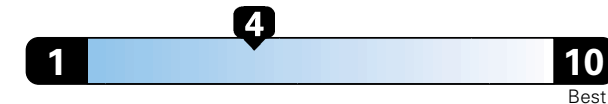

Small SUV 2WD range from 18 to 120 MPG .
 The best vehicle rates 136 MPGe.

**You spend
 \$2,000
 in fuel costs
 over 5 years
 compared to the
 average new vehicle.**

**Annual fuel cost
 \$1,800**

Fuel Economy & Greenhouse Gas Rating (tailpipe only)