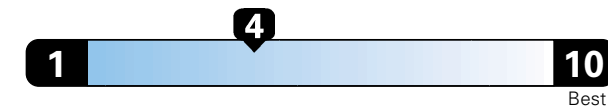

OPTIONAL EQUIPMENT (May Replace Standard Equipment)
Customer Preferred Package 22A

Auto-Dimming Rear View Mirror with Display $795
Connectivity Group
Uconnect® Voice Command with Bluetooth® Premium Group $1,095

Premium Cloth Low-Back Bucket Seats
Leather-Wrapped Shift Knob
Power 6-Way Driver Seat
Power 4-Way Adjustable Driver Lumbar
Interior Observation Mirror
Security Alarm
Radio 4.3S
SiriusXM® Sat Radio w/ 1-Yr Radio Subscription
Leather-Wrapped Steering Wheel
For More Information, Call 888-539-7474
SiriusXM® Sat Radio w/ 1-Yr Radio Subscription

Destination Charge $1,495

TOTAL PRICE: * $27,030

WARRANTY COVERAGE
5-year or 60,000-mile Powertrain Limited Warranty.
3-year or 36,000-mile Basic Limited Warranty.
Ask Dealer for a copy of the limited warranties or see your owner's manual for details.

**5 YEAR / 60,000 MILE
POWERTRAIN WARRANTY**

For more information visit: www.dodge.com
or call 1-800-4ADODGE

FCA US LLC

Fuel Economy and Environment

Gasoline Vehicle

Fuel Economy These estimates reflect new EPA methods beginning with 2017 models.

21 MPG
combined city/hwy
19 city 25 highway

Small SUV 2WD range from 18 to 120 MPG .
The best vehicle rates 136 MPGe.

4.8 gallons per 100 miles

**You spend
$2,000
in fuel costs
over 5 years
compared to the
average new vehicle.**

**Annual fuel cost
$1,800**

Fuel Economy & Greenhouse Gas Rating (tailpipe only)