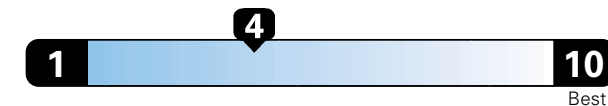

This vehicle emits 420 grams CO2 per mile. The best emits 0 grams per mile (tailpipe only). Producing and distributing fuel also creates emissions; learn more at fuel economy.gov.

Actual results will vary for many reasons, including driving conditions and how you drive and maintain your vehicle. The average new vehicle gets 27 MPG and cost $7,000 to fuel over 5 years. Cost estimates are based on 15,000 miles per year at $2.55 per gallon. MPGe is miles per gasoline gallon equivalent. Vehicle emissions are a significant cause of climate change and smog.

fuel economy.gov

Calculate personalized estimates and compare vehicles