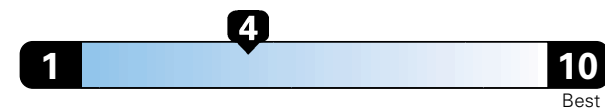

2019 DODGE JOURNEY SE BLACKTOP

For more information visit: www.dodge.com
or call 1-800-4ADODGE

FCA US LLC

THIS VEHICLE IS MANUFACTURED TO MEET SPECIFIC UNITED STATES REQUIREMENTS. THIS VEHICLE IS NOT MANUFACTURED FOR SALE OR REGISTRATION OUTSIDE OF THE UNITED STATES.

MANUFACTURER'S SUGGESTED RETAIL PRICE OF THIS MODEL INCLUDING DEALER PREPARATION

Base Price: $23,645

DODGE JOURNEY SE (FWD)
Exterior Color: Billet Clear-Coat Exterior Color
Interior Color: Black Interior Exterior Paint
Interior: Premium Cloth Low-Back Bucket Seats
Engine: 2.4-Liter I4 DOHC 16-Valve Dual VVT Engine
Transmission: 4-Speed Automatic Transmission

STANDARD EQUIPMENT (UNLESS REPLACED BY OPTIONAL EQUIPMENT)

FUNCTIONAL/SAFETY FEATURES

Advanced Multistage Front Airbags
Supplemental Front Seat-Mounted Side Airbags
Supplemental Side-Curtain Airbags in All Rows
LATCH Ready Child Seat Anchor System
Active Head Restraints
Keyless Go™
Remote Proximity Keyless Entry
Sentry Key® Theft Deterrent System
ParkView® Rear Back-Up Camera
4-Wheel Disc Anti-Lock Brakes
Electronic Stability Control
Electronic Roll Mitigation
Traction Control
Tire Pressure Monitoring Display
Variable Intermittent Windshield Wipers
Audio Jack Input for Mobile Devices
Rear Window Defroster
20.5-Gallon Fuel Tank

INTERIOR FEATURES