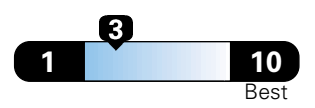

4.8 gallons per 100 miles

**You spend
 \$2,000
 in fuel costs
 over 5 years
 compared to the
 average new vehicle.**

**Annual fuel cost
 \$1,800**

Fuel Economy & Greenhouse Gas Rating (tailpipe only)

Smog Rating (tailpipe only)