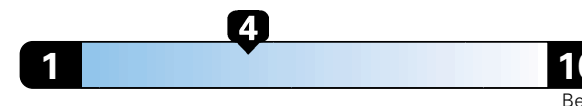

2019 DODGE JOURNEY SE BLACKTOP

THIS VEHICLE IS MANUFACTURED TO MEET SPECIFIC UNITED STATES REQUIREMENTS. THIS VEHICLE IS NOT MANUFACTURED FOR SALE OR REGISTRATION OUTSIDE OF THE UNITED STATES.

MANUFACTURER'S SUGGESTED RETAIL PRICE OF THIS MODEL INCLUDING DEALER PREPARATION

Base Price: **$23,645**

DODGE JOURNEY SE (FWD)

Exterior Color: Vice White Exterior Color
Interior Color: Black Interior Color
Interior: Premium Cloth Low-Back Bucket Seats
Engine: 2.4-Liter I4 DOHC 16-Valve Dual VVT Engine
Transmission: 4-Speed Automatic Transmission

STANDARD EQUIPMENT (UNLESS REPLACED BY OPTIONAL EQUIPMENT)

FUNCTIONAL/SAFETY FEATURES

Advanced Multistage Front Airbags
Supplemental Front Seat-Mounted Side Airbags
Supplemental Side-Curtain Airbags in All Rows
LATCH Ready Child Seat Anchor System
Active Head Restraints
Keyless Go™
Remote Proximity Keyless Entry
Sentry Key® Theft Deterrent System
ParkView® Rear Back-Up Camera
4-Wheel Disc Anti-Lock Brakes
Electronic Stability Control
Electronic Roll Mitigation
Traction Control
Tire Pressure Monitoring Display
Variable Intermittent Windshield Wipers
Audio Jack Input for Mobile Devices
Rear Window Defroster
20.5-Gallon Fuel Tank

INTERIOR FEATURES

Radio 4.3
4.3-Inch Touch Screen Display
12-Volt Center Console Power Outlet
12-Volt DC Front and Rear Power Outlets
Remote USB Port
6-Speakers
Steering Wheel Mounted Audio Controls
Tilt / Telescope Steering Column
Air Conditioning with 3-Zone Temperature Control
Power Windows with Driver's One-Touch-Down Feature
Auto-Dimming Rear View Mirror
Easy Entry System Seat
Rear Reclining / Fold Flat Seat
Second-Row In-Floor Storage Bins
Third-Row 50 / 50 Fold / Reclining Seat
Illuminated Cup Holders
Front and Rear Floor Mats

EXTERIOR FEATURES