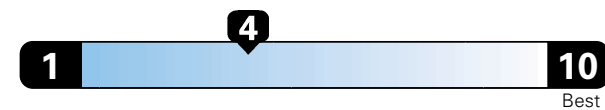

2019 DODGE JOURNEY SE

THIS VEHICLE IS MANUFACTURED TO MEET SPECIFIC UNITED STATES REQUIREMENTS. THIS VEHICLE IS NOT MANUFACTURED FOR SALE OR REGISTRATION OUTSIDE OF THE UNITED STATES.

MANUFACTURER'S SUGGESTED RETAIL PRICE OF THIS MODEL INCLUDING DEALER PREPARATION

Base Price: $23,645

DODGE JOURNEY SE (FWD)
Exterior Color: Vice White Exterior Color
Interior Color: Black Interior Color
Interior: Premium Cloth Low-Back Bucket Seats
Engine: 2.4-Liter I4 DOHC 16-Valve Dual VVT Engine
Transmission: 4-Speed Automatic Transmission

STANDARD EQUIPMENT (UNLESS REPLACED BY OPTIONAL EQUIPMENT)
FUNCTIONAL/SAFETY FEATURES

Advanced Multistage Front Airbags
Supplemental Front Seat-Mounted Side Airbags
Supplemental Side-Curtain Airbags in All Rows
LATCH Ready Child Seat Anchor System
Active Head Restraints
Push-Button Start
Remote Proximity Keyless Entry
Sentry Key® Theft Deterrent System
ParkView® Rear Back-Up Camera
4-Wheel Disc Anti-Lock Brakes
Electronic Stability Control
Electronic Roll Mitigation
Traction Control
Tire Pressure Monitoring Display
Variable Intermittent Windshield Wipers
Audio Jack Input for Mobile Devices
Rear Window Defroster
20.5-Gallon Fuel Tank

INTERIOR FEATURES
Radio 4.3
4.3-Inch Touch Screen Display
12-Volt Center Console Power Outlet
12-Volt DC Front and Rear Power Outlets
Remote USB Port
6-Speakers
Steering Wheel Mounted Audio Controls
Tilt / Telescope Steering Column
Air Conditioning with 3-Zone Temperature Control
Power Windows with Driver's One-Touch-Down Feature
Auto-Dimming Rear View Mirror
Easy Entry System Seat
Rear Reclining / Fold Flat Seat
Second-Row In-Floor Storage Bins
Third-Row 50 / 50 Fold / Reclining Seat
Illuminated Cup Holders
Front and Rear Floor Mats