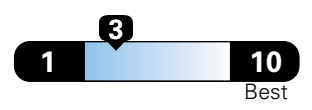

Smog Rating (tailpipe only)

This vehicle emits 420 grams CO2 per mile. The best emits 0 grams per mile (tailpipe only). Producing and distributing fuel also creates emissions; learn more at fuelconomy.gov.

Actual results will vary for many reasons, including driving conditions and how you drive and maintain your vehicle. The average new vehicle gets 27 MPG and cost $7,000 to fuel over 5 years. Cost estimates are based on 15,000 miles per year at $2.55 per gallon. MPGe is miles per gasoline gallon equivalent. Vehicle emissions are a significant cause of climate change and smog.

fuelconomy.gov

Calculate personalized estimates and compare vehicles