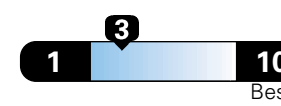

This vehicle emits 420 grams CO2 per mile. The best emits 0 grams per mile (tailpipe only). Producing and distributing fuel also creates emissions; learn more at fuel economy.gov.

Actual results will vary for many reasons, including driving conditions and how you drive and maintain your vehicle. The average new vehicle gets 27 MPG and cost $7,000 to fuel over 5 years. Cost estimates are based on 15,000 miles per year at $2.55 per gallon. MPGe is miles per gasoline gallon equivalent. Vehicle emissions are a significant cause of climate change and smog.

fuel economy.gov

Calculate personalized estimates and compare vehicles