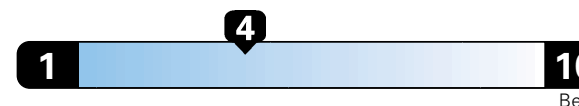

2019 DODGE JOURNEY SE BLACKTOP

THIS VEHICLE IS MANUFACTURED TO MEET SPECIFIC UNITED STATES REQUIREMENTS. THIS VEHICLE IS NOT MANUFACTURED FOR SALE OR REGISTRATION OUTSIDE OF THE UNITED STATES.

MANUFACTURER'S SUGGESTED RETAIL PRICE OF THIS MODEL INCLUDING DEALER PREPARATION

Base Price: **$23,895**

DODGE JOURNEY SE (FWD)

Exterior Color: Granite Pearl-Coat Exterior Color
Interior Color: Black Interior Color
Interior: Premium Cloth Low-Back Bucket Seats
Engine: 2.4-Liter I4 DOHC 16-Valve Dual VVT Engine
Transmission: 4-Speed Automatic Transmission

STANDARD EQUIPMENT (UNLESS REPLACED BY OPTIONAL EQUIPMENT)

FUNCTIONAL/SAFETY FEATURES

Advanced Multistage Front Airbags
Supplemental Front Seat-Mounted Side Airbags
Supplemental Side-Curtain Airbags in All Rows
LATCH Ready Child Seat Anchor System
Active Head Restraints
Push-Button Start
Remote Proximity Keyless Entry
Sentry Key® Theft Deterrent System
ParkView® Rear Back-Up Camera
4-Wheel Disc Anti-Lock Brakes
Electronic Stability Control
Electronic Roll Mitigation
Traction Control
Tire Pressure Monitoring Display
Variable Intermittent Windshield Wipers
Audio Jack Input for Mobile Devices
Rear Window Defroster
20.5-Gallon Fuel Tank

INTERIOR FEATURES

Radio 4.3
4.3-Inch Touch Screen Display
12-Volt Center Console Power Outlet
12-Volt DC Front and Rear Power Outlets
Remote USB Port
6-Speakers
Steering Wheel Mounted Audio Controls
Tilt / Telescope Steering Column
Air Conditioning with 3-Zone Temperature Control
Power Windows with Driver's One-Touch-Down Feature
Auto-Dimming Rear View Mirror
Easy Entry System Seat
Rear Reclining / Fold Flat Seat
Second-Row In-Floor Storage Bins
Third-Row 50 / 50 Fold / Reclining Seat
Illuminated Cup Holders
Front and Rear Floor Mats