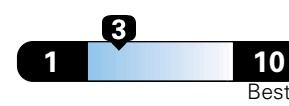

Smog Rating (tailpipe only)

This vehicle emits 420 grams CO2 per mile. The best emits 0 grams per mile (tailpipe only). Producing and distributing fuel also creates emissions; learn more at fuelconomy.gov.

Actual results will vary for many reasons, including driving conditions and how you drive and maintain your vehicle. The average new vehicle gets 27 MPG and cost $7,000 to fuel over 5 years. Cost estimates are based on 15,000 miles per year at $2.55 per gallon. MPGe is miles per gasoline gallon equivalent. Vehicle emissions are a significant cause of climate change and smog.

fuelconomy.gov

Calculate personalized estimates and compare vehicles