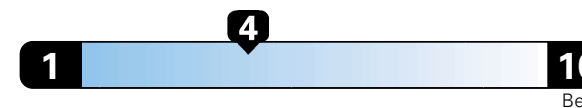

2019 DODGE JOURNEY SE BLACKTOP

For more information visit: www.dodge.com
or call 1-800-4ADODGE

FCA US LLC

THIS VEHICLE IS MANUFACTURED TO MEET SPECIFIC UNITED STATES REQUIREMENTS. THIS VEHICLE IS NOT MANUFACTURED FOR SALE OR REGISTRATION OUTSIDE OF THE UNITED STATES.

MANUFACTURER'S SUGGESTED RETAIL PRICE OF THIS MODEL INCLUDING DEALER PREPARATION

Base Price: **$23,645**

DODGE JOURNEY SE (FWD)

Exterior Color: Pitch Black Clear Coat Exterior Paint
Interior Color: Black Interior Exterior Paint
Interior: Premium Cloth Low-Back Bucket Seats
Engine: 2.4-Liter I4 DOHC 16-Valve Dual VVT Engine
Transmission: 4-Speed Automatic Transmission

STANDARD EQUIPMENT (UNLESS REPLACED BY OPTIONAL EQUIPMENT)

FUNCTIONAL/SAFETY FEATURES

Advanced Multistage Front Airbags
Supplemental Front Seat-Mounted Side Airbags
Supplemental Side-Curtain Airbags in All Rows
LATCH Ready Child Seat Anchor System
Active Head Restraints
Keyless Go™
Remote Proximity Keyless Entry
Sentry Key® Theft Deterrent System
ParkView® Rear Back-Up Camera
4-Wheel Disc Anti-Lock Brakes
Electronic Stability Control
Electronic Roll Mitigation
Traction Control
Tire Pressure Monitoring Display
Variable Intermittent Windshield Wipers
Audio Jack Input for Mobile Devices
Rear Window Defroster
20.5-Gallon Fuel Tank

INTERIOR FEATURES