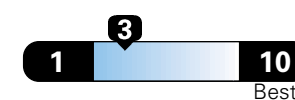

4.8 gallons per 100 miles

**You spend
\$2,000
in fuel costs
over 5 years
compared to the
average new vehicle.**

**Annual fuel cost
\$1,800**

Fuel Economy & Greenhouse Gas Rating (tailpipe only)

Smog Rating (tailpipe only)