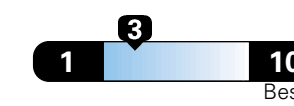

This vehicle emits 420 grams CO2 per mile. The best emits 0 grams per mile (tailpipe only). Producing and distributing fuel also creates emissions; learn more at fuelconomy.gov.

Actual results will vary for many reasons, including driving conditions and how you drive and maintain your vehicle. The average new vehicle gets 27 MPG and cost $7,000 to fuel over 5 years. Cost estimates are based on 15,000 miles per year at $2.55 per gallon. MPGe is miles per gasoline gallon equivalent. Vehicle emissions are a significant cause of climate change and smog.

fuelconomy.gov

Calculate personalized estimates and compare vehicles