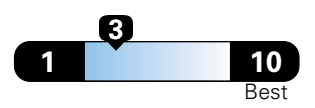

Smog Rating (tailpipe only)

This vehicle emits 420 grams CO2 per mile. The best emits 0 grams per mile (tailpipe only). Producing and distributing fuel also creates emissions; learn more at fuel economy.gov.

Actual results will vary for many reasons, including driving conditions and how you drive and maintain your vehicle. The average new vehicle gets 27 MPG and cost $7,000 to fuel over 5 years. Cost estimates are based on 15,000 miles per year at $2.55 per gallon. MPGe is miles per gasoline gallon equivalent. Vehicle emissions are a significant cause of climate change and smog.

fuel economy.gov

Calculate personalized estimates and compare vehicles