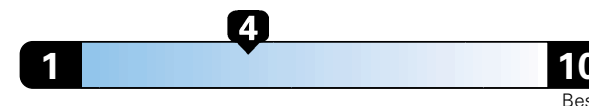

2019 DODGE JOURNEY SE

THIS VEHICLE IS MANUFACTURED TO MEET SPECIFIC UNITED STATES REQUIREMENTS. THIS VEHICLE IS NOT MANUFACTURED FOR SALE OR REGISTRATION OUTSIDE OF THE UNITED STATES.

MANUFACTURER'S SUGGESTED RETAIL PRICE OF THIS MODEL INCLUDING DEALER PREPARATION

Base Price: **$23,645**

DODGE JOURNEY SE (FWD)

Exterior Color: Vice White Exterior Color
Interior Color: Black Interior Exterior Paint
Interior: Premium Cloth Low-Back Bucket Seats
Engine: 2.4-Liter I4 DOHC 16-Valve Dual VVT Engine
Transmission: 4-Speed Automatic Transmission

STANDARD EQUIPMENT (UNLESS REPLACED BY OPTIONAL EQUIPMENT)

FUNCTIONAL/SAFETY FEATURES

Advanced Multistage Front Airbags
Supplemental Front Seat-Mounted Side Airbags
Supplemental Side-Curtain Airbags in All Rows
LATCH Ready Child Seat Anchor System
Active Head Restraints
Keyless Go™
Remote Proximity Keyless Entry
Sentry Key® Theft Deterrent System
ParkView® Rear Back-Up Camera
4-Wheel Disc Anti-Lock Brakes
Electronic Stability Control
Electronic Roll Mitigation
Traction Control
Tire Pressure Monitoring Display
Variable Intermittent Windshield Wipers
Audio Jack Input for Mobile Devices
Rear Window Defroster
20.5-Gallon Fuel Tank

INTERIOR FEATURES

Radio 4.3
4.3-Inch Touch Screen Display
12-Volt Center Console Power Outlet
12-Volt DC Front and Rear Power Outlets
Remote USB Port
6-Speakers
Steering Wheel Mounted Audio Controls
Tilt / Telescope Steering Column
Air Conditioning with 3-Zone Temperature Control
Power Windows with Driver's One-Touch-Down Feature
Auto-Dimming Rear View Mirror
Easy Entry System Seat
Rear Reclining / Fold Flat Seat
Second-Row In-Floor Storage Bins
Third-Row 50 / 50 Fold / Reclining Seat
Illuminated Cup Holders
Front and Rear Floor Mats

EXTERIOR FEATURES