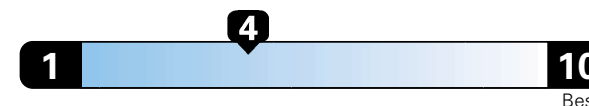

2019 DODGE JOURNEY SE

THIS VEHICLE IS MANUFACTURED TO MEET SPECIFIC UNITED STATES REQUIREMENTS. THIS VEHICLE IS NOT MANUFACTURED FOR SALE OR REGISTRATION OUTSIDE OF THE UNITED STATES.

MANUFACTURER'S SUGGESTED RETAIL PRICE OF THIS MODEL INCLUDING DEALER PREPARATION

Base Price: $23,645

DODGE JOURNEY SE (FWD)
Exterior Color: Vice White Exterior Color
Interior Color: Black Interior Color
Interior: Premium Cloth Low-Back Bucket Seats
Engine: 2.4-Liter I4 DOHC 16-Valve Dual VVT Engine
Transmission: 4-Speed Automatic Transmission

STANDARD EQUIPMENT (UNLESS REPLACED BY OPTIONAL EQUIPMENT)
FUNCTIONAL/SAFETY FEATURES

Advanced Multistage Front Airbags
Supplemental Front Seat-Mounted Side Airbags
Supplemental Side-Curtain Airbags in All Rows
LATCH Ready Child Seat Anchor System
Active Head Restraints
Keyless Go™
Remote Proximity Keyless Entry
Sentry Key® Theft Deterrent System
ParkView® Rear Back-Up Camera
4-Wheel Disc Anti-Lock Brakes
Electronic Stability Control
Electronic Roll Mitigation
Traction Control
Tire Pressure Monitoring Display
Variable Intermittent Windshield Wipers
Audio Jack Input for Mobile Devices
Rear Window Defroster
20.5-Gallon Fuel Tank

INTERIOR FEATURES

Radio 4.3
4.3-Inch Touch Screen Display
12-Volt Center Console Power Outlet
12-Volt DC Front and Rear Power Outlets
Remote USB Port
6-Speakers
Steering Wheel Mounted Audio Controls
Tilt / Telescope Steering Column
Air Conditioning with 3-Zone Temperature Control
Power Windows with Driver's One-Touch-Down Feature
Auto-Dimming Rear View Mirror
Easy Entry System Seat
Rear Reclining / Fold Flat Seat
Second-Row In-Floor Storage Bins
Third-Row 50 / 50 Fold / Reclining Seat
Illuminated Cup Holders
Front and Rear Floor Mats

EXTERIOR FEATURES