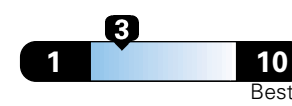

2019 DODGE JOURNEY SE

THIS VEHICLE IS MANUFACTURED TO MEET SPECIFIC UNITED STATES REQUIREMENTS. THIS VEHICLE IS NOT MANUFACTURED FOR SALE OR REGISTRATION OUTSIDE OF THE UNITED STATES.

MANUFACTURER'S SUGGESTED RETAIL PRICE OF THIS MODEL INCLUDING DEALER PREPARATION

Base Price: **$23,645**

DODGE JOURNEY SE (FWD)

Exterior Color: Contusion Blue Pearl-Coat Exterior Color

Interior Color: Black Interior Color

Interior: Premium Cloth Low-Back Bucket Seats

Engine: 2.4-Liter I4 DOHC 16-Valve Dual VVT Engine

Transmission: 4-Speed Automatic Transmission

STANDARD EQUIPMENT (UNLESS REPLACED BY OPTIONAL EQUIPMENT)

FUNCTIONAL/SAFETY FEATURES

- Advanced Multistage Front Airbags
- Supplemental Front Seat-Mounted Side Airbags
- Supplemental Side-Curtain Airbags in All Rows
- LATCH Ready Child Seat Anchor System
- Active Head Restraints
- Keyless Go™
- Remote Proximity Keyless Entry
- Sentry Key® Theft Deterrent System
- ParkView® Rear Back-Up Camera
- 4-Wheel Disc Anti-Lock Brakes
- Electronic Stability Control
- Electronic Roll Mitigation
- Traction Control
- Tire Pressure Monitoring Display
- Variable Intermittent Windshield Wipers
- Audio Jack Input for Mobile Devices
- Rear Window Defroster
- 20.5-Gallon Fuel Tank

INTERIOR FEATURES

- Radio 4.3
- 4.3-Inch Touch Screen Display
- 12-Volt Center Console Power Outlet
- 12-Volt DC Front and Rear Power Outlets
- Remote USB Port
- 6-Speakers
- Steering Wheel Mounted Audio Controls
- Tilt / Telescope Steering Column
- Air Conditioning with 3-Zone Temperature Control
- Power Windows with Driver's One-Touch-Down Feature
- Auto-Dimming Rear View Mirror
- Easy Entry System Seat
- Rear Reclining / Fold Flat Seat
- Second-Row In-Floor Storage Bins
- Third-Row 50 / 50 Fold / Reclining Seat
- Illuminated Cup Holders
- Front and Rear Floor Mats

EXTERIOR FEATURES