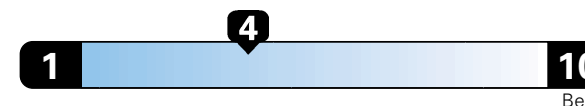

This vehicle emits 420 grams CO2 per mile. The best emits 0 grams per mile (tailpipe only). Producing and distributing fuel also creates emissions; learn more at fuelconomy.gov.

Smog Rating (tailpipe only)